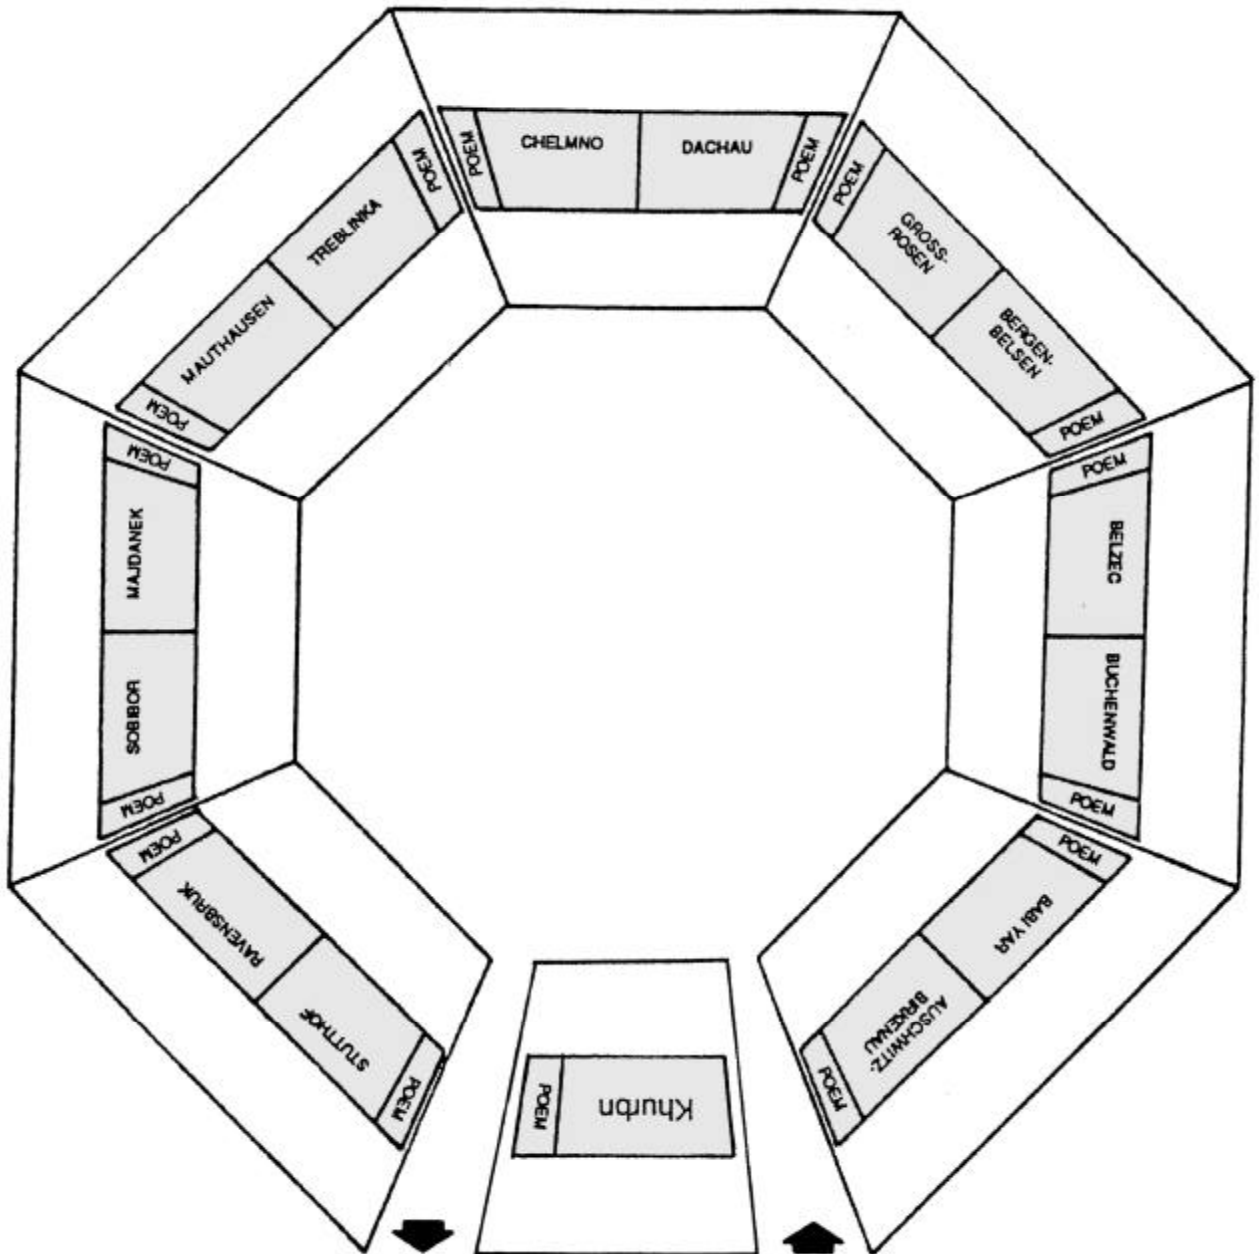

FOURTEEN STATIONS

היד

A SUITE OF FOURTEEN 44 1/2" X 72" DRAWINGS BY ARIE GALLES
and
FOURTEEN POEMS BY JEROME ROTHENBERG

Overhead projection of the way the drawings would appear in exhibition,
with additional drawing, "Khurbn" 45 1/4" X 72",
and poem, "Khurbn Gematria: Prologue."